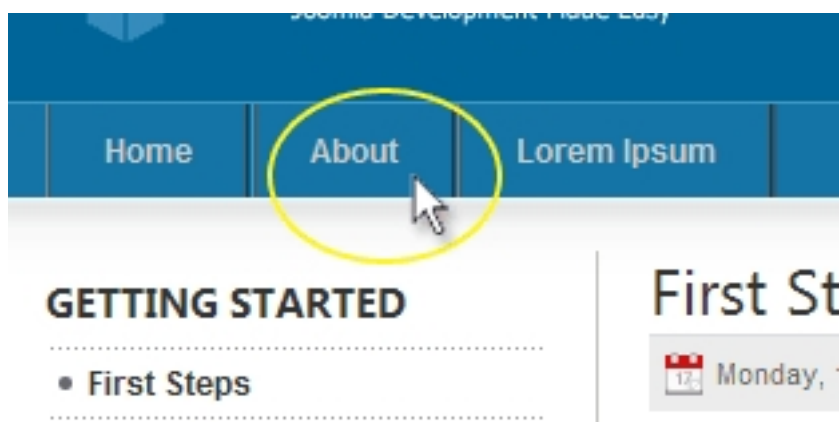

Before we get started we'd like to introduce you to the frontend interface because in this package we've added a couple things that should help your development out.

We've created a main menu for you with three content items, home, about, and lorem Ipsum. Use home and about for your own site. Just replace the content in each of those articles with your own (usually sites have home and about pages). The lorem Ipsum is for your site development purposes. Lorem Ipsum is actually latin text that most people can't read, so it is used in publishing to be place holders for the actual content. It just gives you a chance to figure out how everything will look before you actually write a single line of text.